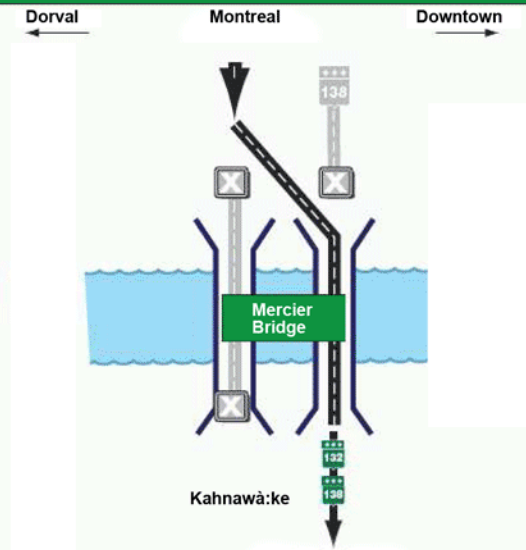

Mercier Bridge Work Schedule

2 Lanes towards Kahnawà:ke

- Friday February 10th from 10am - Saturday, February 11th at 4am
- Saturday, February 11th from 3pm - Sunday, February 12th at 4am
- Sunday, February 12th 3pm - Monday, February 13th at 4am

Monday, February 13th 5am - Reopening of all lanes