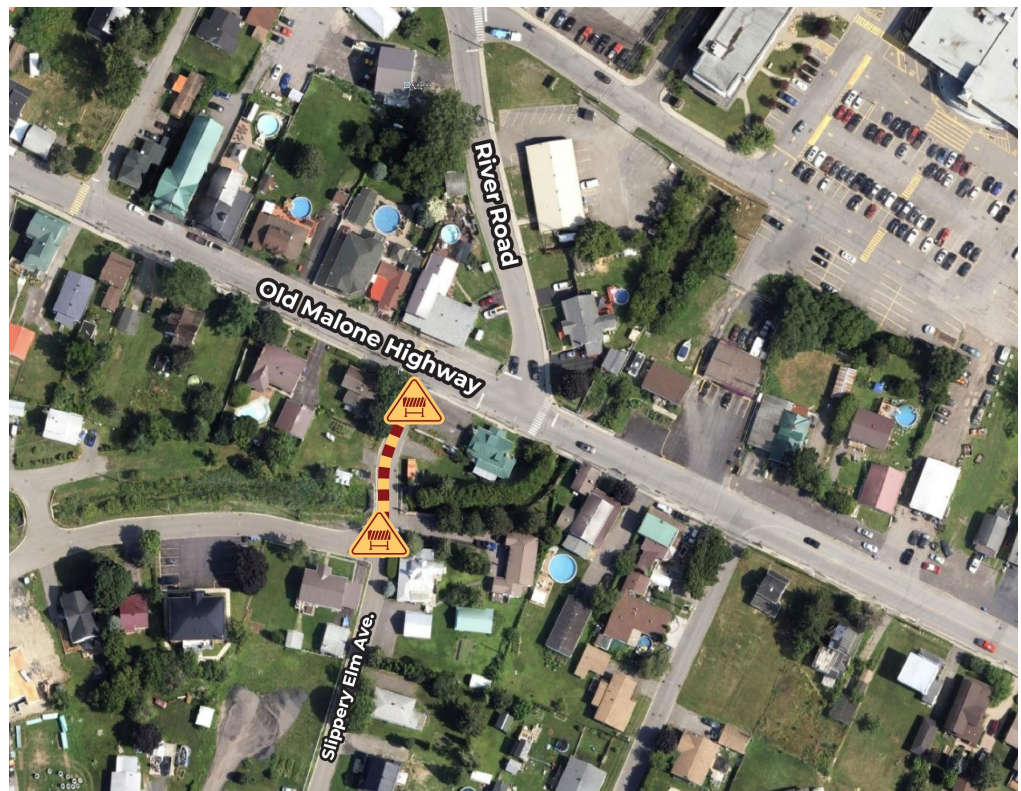

## Slippery Elm Avenue closure

(Kahnawake – 14, Enníska/February 2025)

The Public Works Unit of the Mohawk Council of Kahnawà:ke wishes to inform road users that Slippery Elm Avenue will be closed to traffic on Monday, February 17<sup>th</sup>, from 8am to 2pm to conduct repairs to the copper line that supplies water to residents.