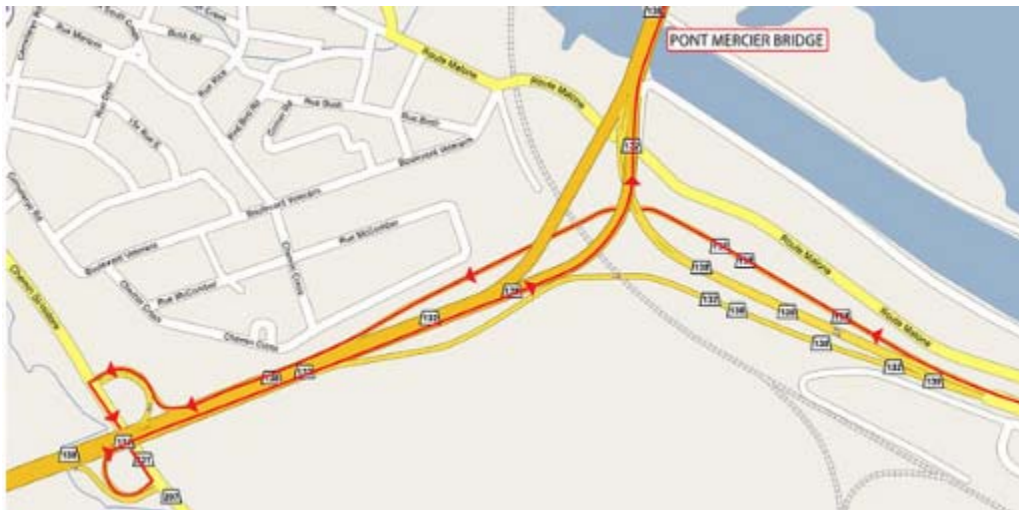

### Mercier Bridge closure Route 132 up ramp

**(Kahnawake – 22, Tsothórrha/December 2011)** The Mohawk Council of Kahnawà:ke (MCK) has been informed that the Jacques Cartier & Champlain Bridges Incorporated is planning a complete closure of the Route 132 up ramp (from La Prairie direction) tomorrow, Thursday, December 23<sup>rd</sup> from 1pm to 5pm to adjust a steel plate.

During this period, motorists will be detoured to Route 207, then to Route 138 east to eventually access the bridge by the Route 138 up ramp (from the Chateauguy direction). *See map below.*

There will also be a moving lane closure on Route 138 West in order to adjust a steel plate. Minimal impact to traffic flow is expected