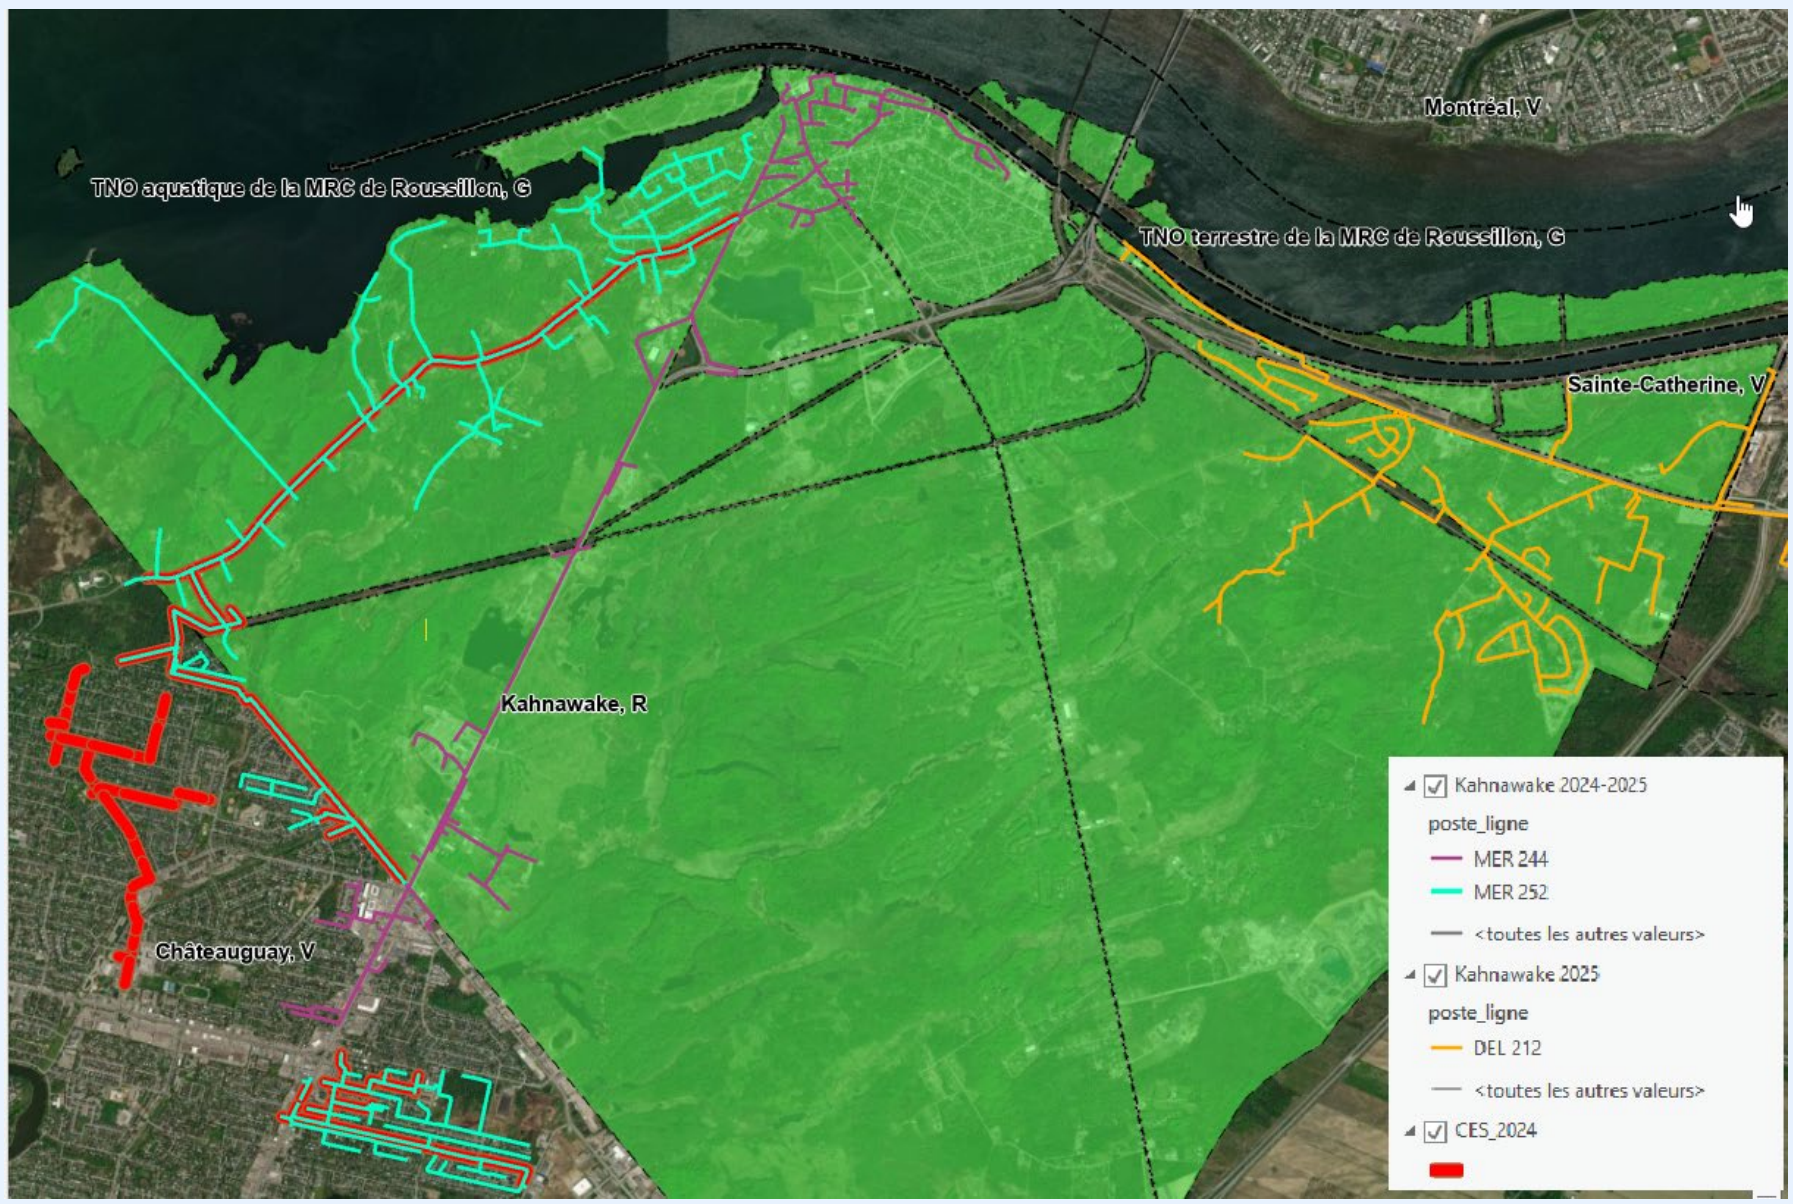

Kahnawake vegetation control in 2025