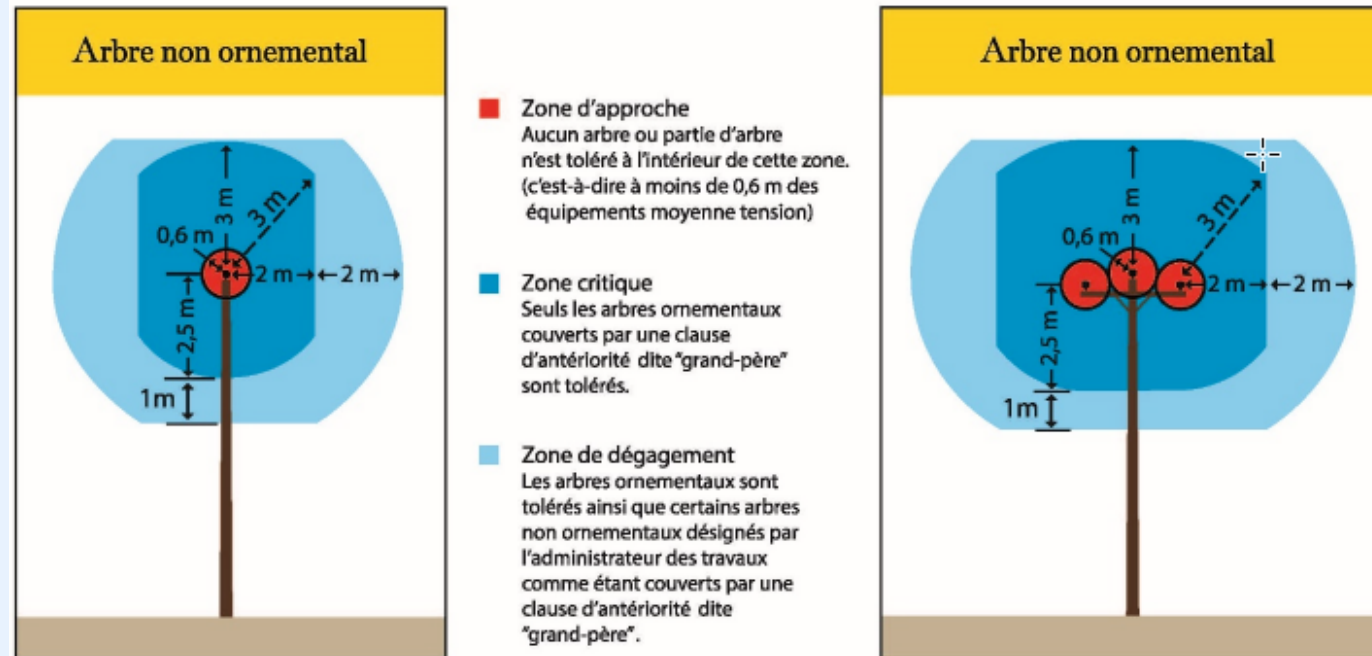

- **Zone d'approche**
 Aucun arbre ou partie d'arbre n'est toléré à l'intérieur de cette zone. (c'est-à-dire à moins de 0,6 m des équipements moyenne tension)
- **Zone critique**
 Seuls les arbres ornementaux couverts par une clause d'antériorité dite "grand-père" sont tolérés.
- **Zone de dégagement**
 Les arbres ornementaux sont tolérés ainsi que certains arbres non ornementaux désignés par l'administrateur des travaux comme étant couverts par une clause d'antériorité dite "grand-père".

Arbre ornamental

Ornamental Tree

- **Approach zone**
 No tree or part of a tree is tolerated within this zone (i.e. less than 0.6 m. from medium voltage equipment)
- **Critical zone**
 Only ornamental trees covered by a so-called « grandfather » clause are tolerated.
- **Clearance zone**
 Ornamental trees are tolerated as well as certain non-ornamental trees designated by the works administrator as being covered by a so-called « grandfather » clause.

Pruning

Definition: Removing branches from a tree using approved practices to achieve a specified objective. In this case, removal of branches to avoid contact with power lines.

Pruning non-ornamental tree

Non-ornamental Tree

- **Approach zone**
No tree or part of a tree is tolerated within this zone (i.e. less than 0.6 m. from medium voltage equipment)
- **Critical zone**
Only ornamental trees covered by a so-called « grandfather » clause are tolerated.
- **Clearance zone**
Ornamental trees are tolerated as well as certain non-ornamental trees designated by the works administrator as being covered by a so-called « grandfather » clause.