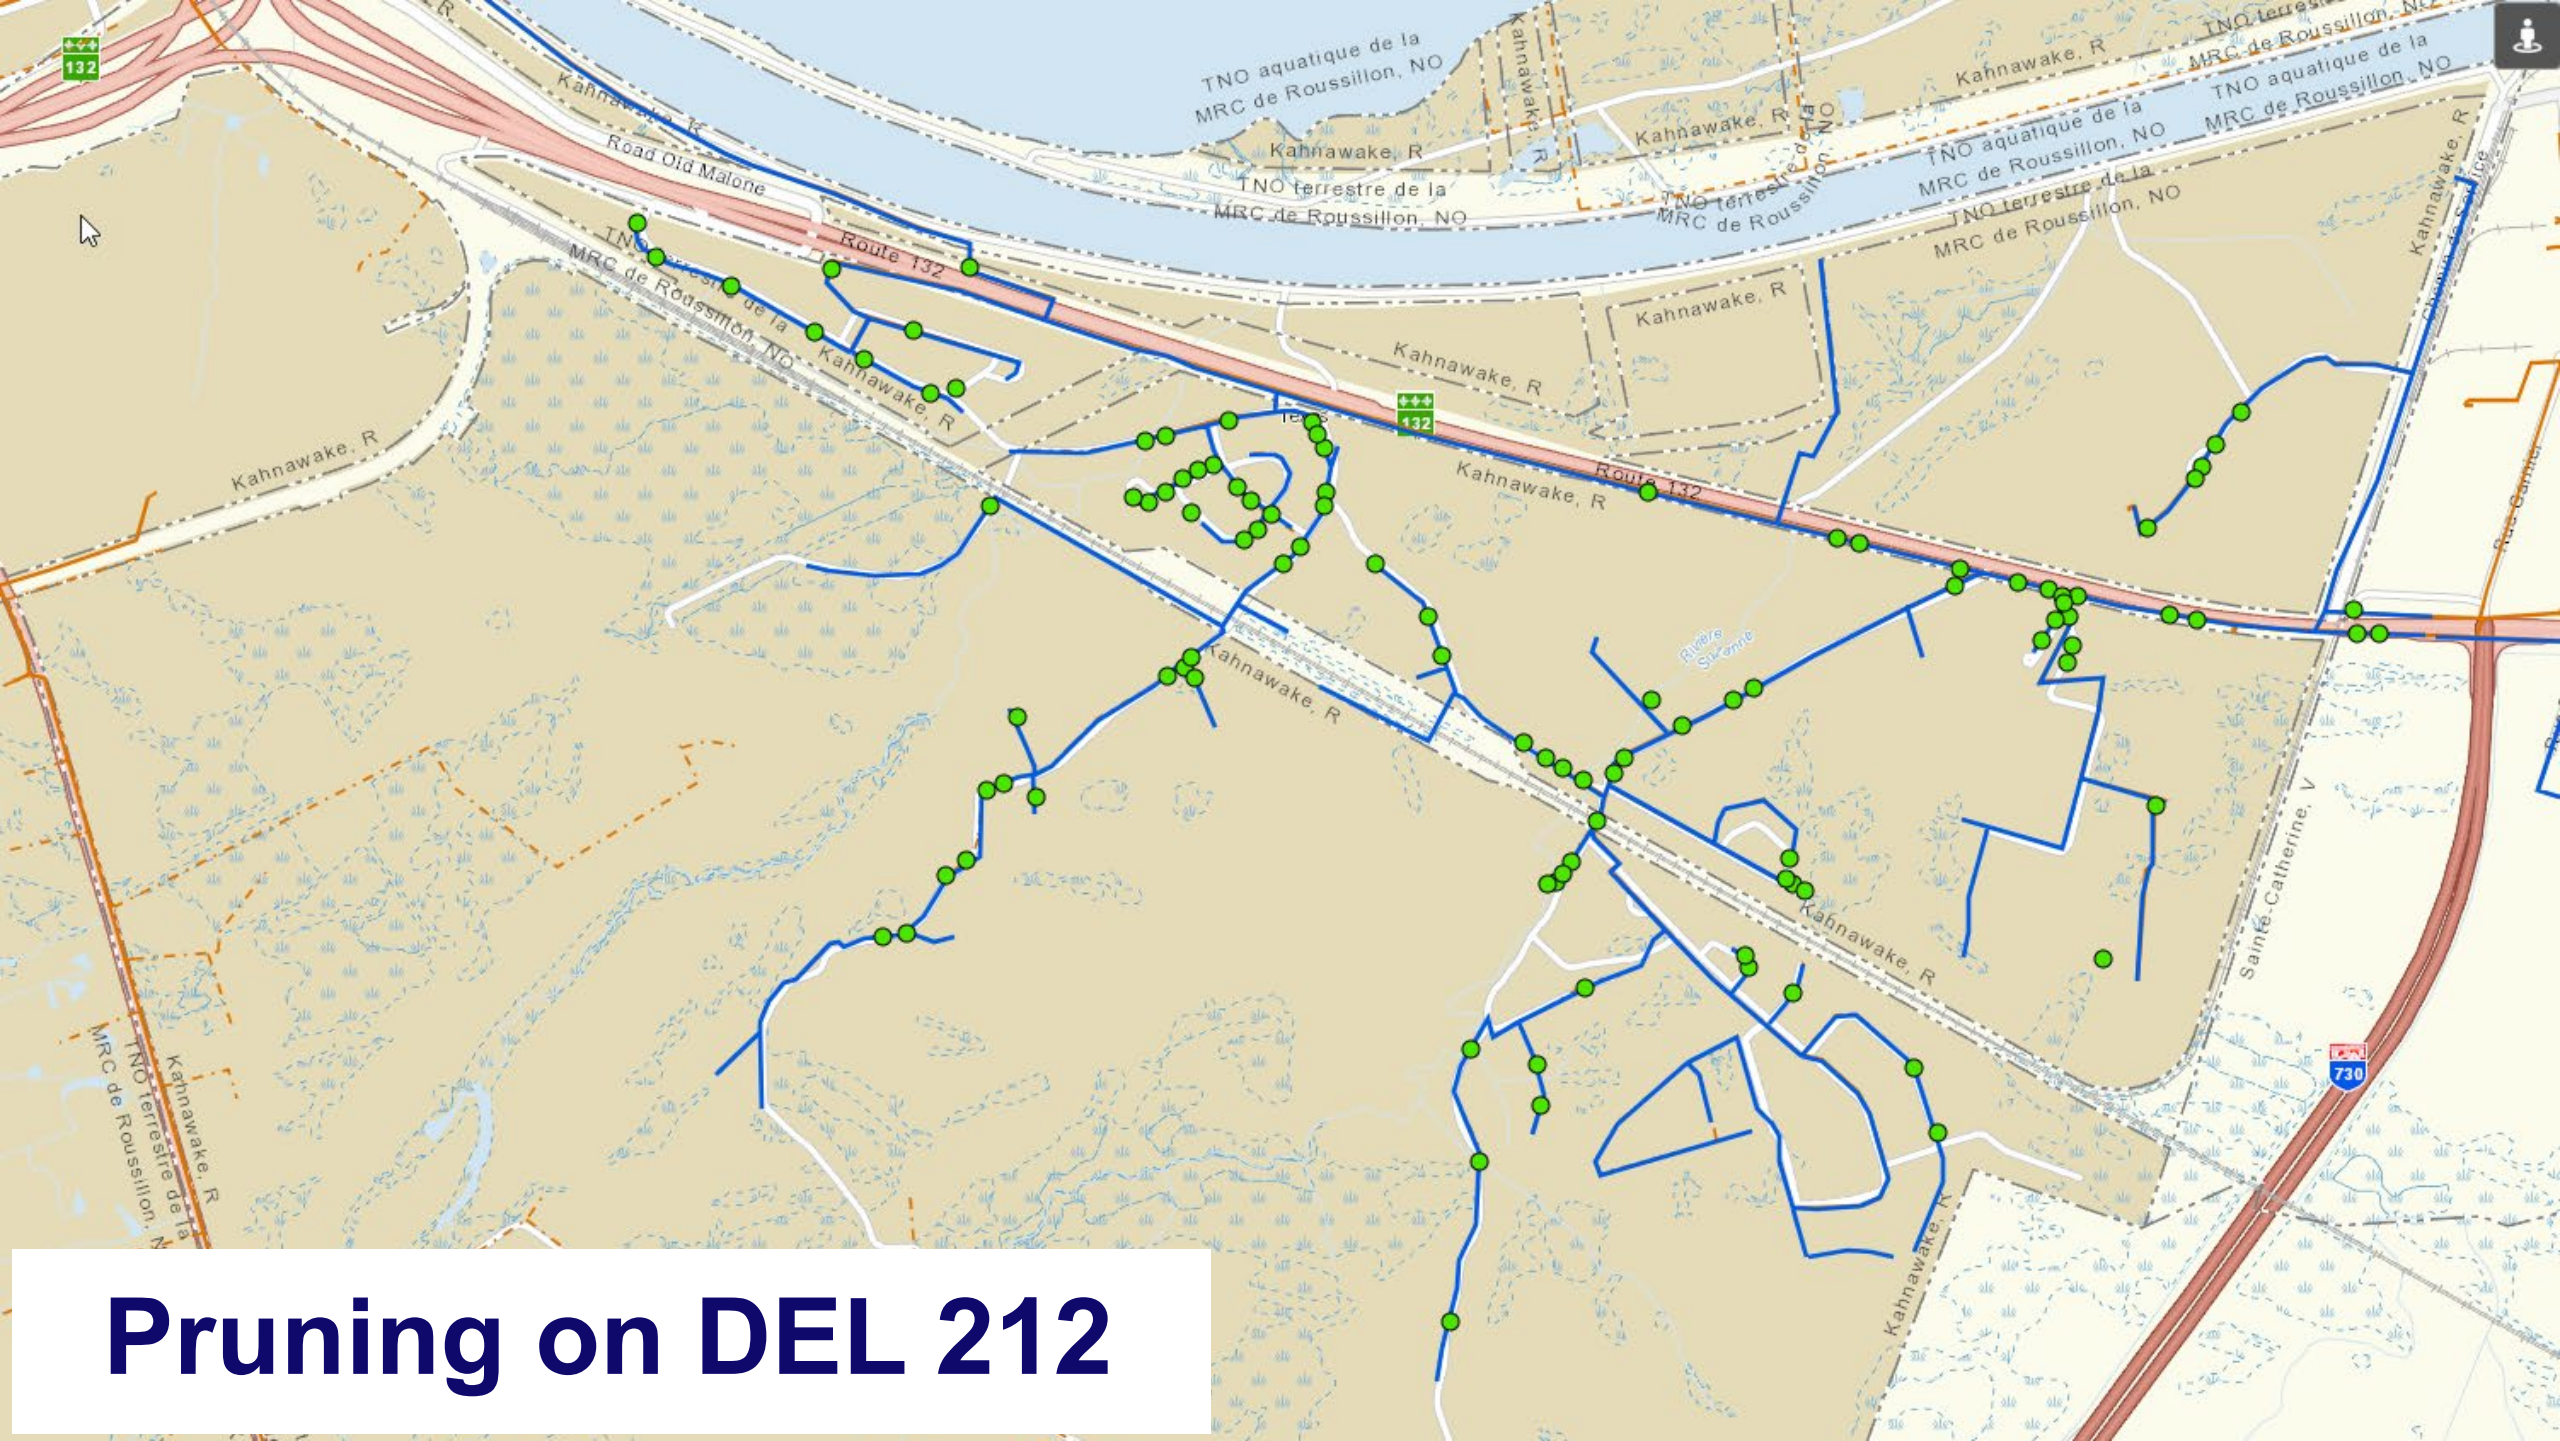

Pruning on DEL 212